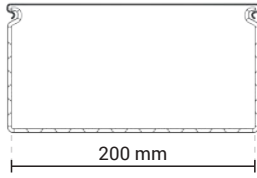

300mm_Düz Kanal, Kapaksız, 1.8m	HT00435	HT02225
300mm_Düz Kanal, Kapak, 1.8m	HT00436	HT02226
300mm_Düz Kanal, Kapaklı, 1.8m	YT00070	YT01309