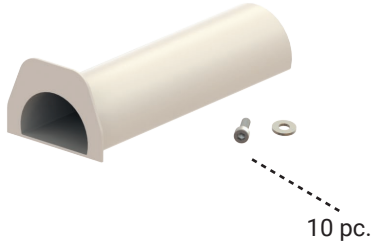

Standard Accessories

Cable Management Drums