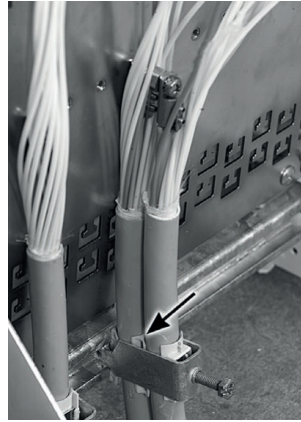

Floor Standing Fiber Optic Cabinet

FDF-FL-22/30-900

FDF Series Optical Distribution Frames (ODF) are high density fiber optic management frames that serve as a central cross-connect in the Main Distribution Areas. FDF-FL series floor standing cabinets are fiber management systems that are designed to be used in an exchange, head end or customer premises environment. Shelves are typically used to house connector panels and separate shelves for splicing, patching, equipment and devices.

Properties and Features

- Painted (powder coated) in light-grey (RAL-7035).
- Levelling or height adjuster legs.
- Easy and time-saving installations.
- Compact and safe design.
- Conforms to 19" or ETSI installations.
- Suitable for stand alone or multiple side-to-side or back-to-back mounting.
- Easy adaptation to specific applications by variation of the rack configuration, the shelf configuration and routings of pigtailed and jumpers.
- Easy access to cables, pigtailed and jumpers during installation, maintenance and upgrade.
- Bend control on all fiber routing.
- Horizontal and vertical patchcord management for storage of functional patchcord over length.
- Horizontal and vertical patchcord storage excess patchcord over length between the shelves and either the equipment or adjacent racks.
- High density side access type of modules is also designed to fit a variety of termination, splice, and storage applications.
- ETSI mounting profiles with cage nuts for shelf mounting are provided at the rear of the rack, allowing optimal access from the front.

Side 150

5 pcs.

MT00683	FDF-FL-2-12/16_U Type Cable Clamp Set	Double Layer 12/16mm
MT00682	FDF-FL-2-16/22_U Type Cable Clamp Set	Double Layer 16/22mm
MT00684	FDF-FL-2-28/34_U Type Cable Clamp Set	Double Layer 28/34mm