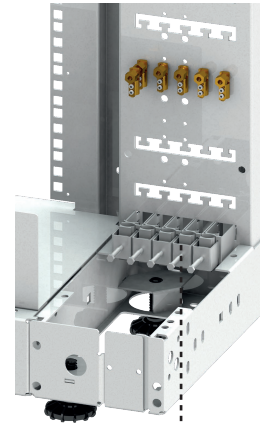

Side 150

5 pcs.

MT00683	FDF-FL-2-12/16_U Type Cable Clamp Set	Double Layer 12/16mm
MT00682	FDF-FL-2-16/22_U Type Cable Clamp Set	Double Layer 16/22mm
MT00684	FDF-FL-2-28/34_U Type Cable Clamp Set	Double Layer 28/34mm