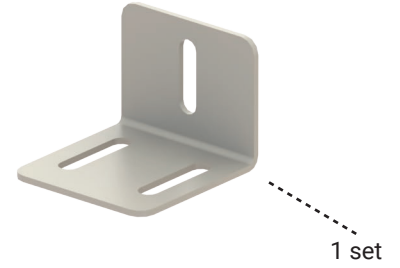

Floor Standing Fiber Optic Cabinet

FDF-FL-22/30-900

FDF Series Optical Distribution Frames (ODF) are high density fiber optic management frames that serve as a central cross-connect in the Main Distribution Areas. FDF-FL series floor standing cabinets are fiber management systems that are designed to be used in an exchange, head end or customer premises environment. Shelves are typically used to house connector panels and separate shelves for splicing, patching, equipment and devices.

Properties and Features

- Painted (powder coated) in light-grey (RAL-7035).
- Levelling or height adjuster legs.
- Easy and time-saving installations.
- Compact and safe design.
- Conforms to 19" or ETSI installations.
- Suitable for stand alone or multiple side-to-side or back-to-back mounting.
- Easy adaptation to specific applications by variation of the rack configuration, the shelf configuration and routings of pigtailed and jumpers.
- Easy access to cables, pigtailed and jumpers during installation, maintenance and upgrade.
- Bend control on all fiber routing.
- Horizontal and vertical patchcord management for storage of functional patchcord over length.
- Horizontal and vertical patchcord storage excess patchcord over length between the shelves and either the equipment or adjacent racks.
- High density side access type of modules is also designed to fit a variety of termination, splice, and storage applications.
- ETSI mounting profiles with cage nuts for shelf mounting are provided at the rear of the rack, allowing optimal access from the front.

Cabinet Ordering Code

MT01525 FDF-FL-22/30-900 Floor Standing FO Cabinet (150+600+150), 2.2m

Standard Accessories

Cable Management Drums

Installer Kit

Wall Fixation Kit

Optional Accessories Ordering Codes

Cable Attachment Clamps