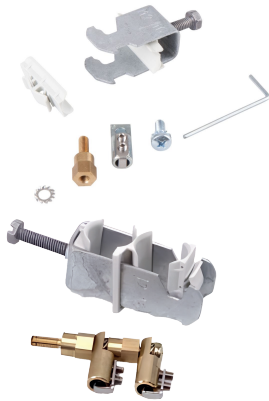

Properties and Features

- Painted (powder coated) in light-grey (RAL-7035).
- Levelling or height adjuster legs.
- Easy and time-saving installations.
- Compact and safe design.
- Conforms to 19" or ETSI installations.
- Suitable for stand alone or multiple side-to-side or back-to-back mounting.
- Easy adaptation to specific applications by variation of the rack configuration, the shelf configuration and routings of pigtailed and jumpers.
- Easy access to cables, pigtailed and jumpers during installation, maintenance and upgrade.
- Bend control on all fiber routing.
- Horizontal and vertical patchcord management for storage of functional patchcord over length.
- Horizontal and vertical patchcord storage excess patchcord over length between the shelves and either the equipment or adjacent racks.
- High density side access type of modules is also designed to fit a variety of termination, splice, and storage applications.
- ETSI mounting profiles with cage nuts for shelf mounting are provided at the rear of the rack, allowing optimal access from the front.

Cabinet Ordering Code

MT01525 FDF-FL-22/30-900 Floor Standing FO Cabinet (150+600+150), 2.2m

Standard Accessories

Cable Management Drums

Installer Kit

Wall Fixation Kit

Optional Accessories Ordering Codes

Cable Attachment Clamps

Side 150

5 pcs.

MT00683	FDF-FL-2-12/16_U Type Cable Clamp Set	Double Layer 12/16mm
MT00682	FDF-FL-2-16/22_U Type Cable Clamp Set	Double Layer 16/22mm
MT00684	FDF-FL-2-28/34_U Type Cable Clamp Set	Double Layer 28/34mm