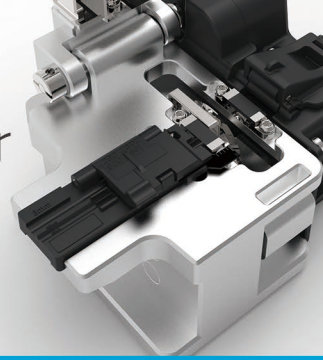

Mini 50GB+

High Precision
Cleaver

The Most Precise Mini Cleaver

01 Performance

02 Universal Holder

250 μ m
900 μ m
2~3 \varnothing
Indoor

03 The Most Precise Mini Cleaver

50GB+
(392g)

04 Blade Life-Span

$\leq 0.5^\circ$: 50,000

05 Robust & Shock Resistant

06 Chip Collector (50GB+)

Specifications

Type	Single Fiber
Applicable Fiber	250 μ m, 900 μ m, \varnothing 2mm, \varnothing 3mm, Drop Cable
Clad Diameter	80~125 μ m
Length	8~20mm(single fiber)
Cleaving Angle	$\leq 0.5^\circ$
Lifespan of Blade	50,000 times
Operation Step	2 steps / Auto Pushback Slider Block
Holder	Universal Holder
Collector	Auto Collector (50GB+)