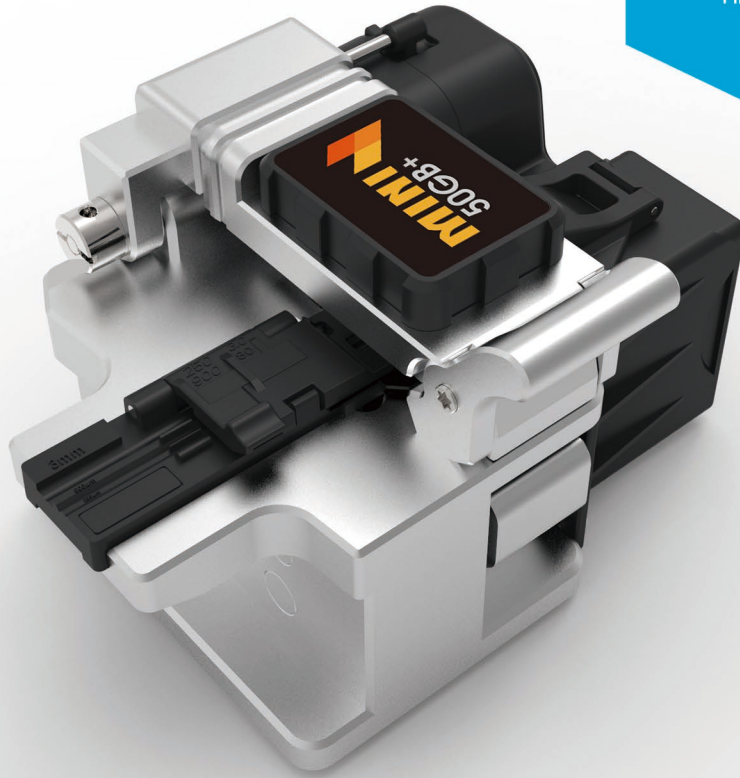

Mini 50GB+

High Precision
Cleaver

The Most Precise Mini Cleaver

01 Performance

02 Universal Holder

250 μ m
900 μ m
2~3 \varnothing
Indoor

03 The Most Precise Mini Cleaver

50GB+
(392g)

04 Blade Life-Span

$\leq 0.5^\circ$: 50,000

05 Robust & Shock Resistant

06 Chip Collector (50GB+)

Specifications

Type	Single Fiber
Applicable Fiber	250 μ m, 900 μ m, \varnothing 2mm, \varnothing 3mm, Drop Cable
Clad Diameter	80~125 μ m
Length	8~20mm(single fiber)
Cleaving Angle	$\leq 0.5^\circ$
Lifespan of Blade	50,000 times
Operation Step	2 steps / Auto Pushback Slider Block
Holder	Universal Holder
Collector	Auto Collector (50GB+)