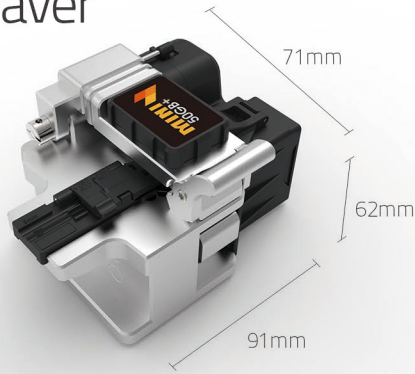

Mini 50GB+

High Precision
Cleaver

The Most Precise Mini Cleaver

01 Performance

02 Universal Holder

250 μ m
900 μ m
2~3 \varnothing
Indoor

03 The Most Precise Mini Cleaver

50GB+
(392g)

04 Blade Life-Span

$\leq 0.5^\circ$: 50,000

05 Robust & Shock Resistant

06 Chip Collector (50GB+)

Specifications

Type	Single Fiber
Applicable Fiber	250 μ m, 900 μ m, \varnothing 2mm, \varnothing 3mm, Drop Cable
Clad Diameter	80~125 μ m
Length	8~20mm(single fiber)
Cleaving Angle	$\leq 0.5^\circ$
Lifespan of Blade	50,000 times
Operation Step	2 steps / Auto Pushback Slider Block
Holder	Universal Holder
Collector	Auto Collector (50GB+)