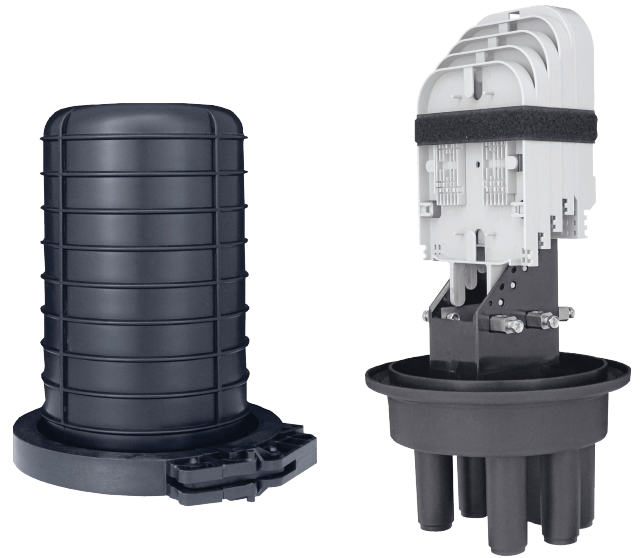

96F Fiber Optic Splice Closures

4 Trays, 4x24 Fibers

Features

- May be used for cut, uncut and taut sheath applications.
- May be used for all fiber optic cable.
- Sheath retention & central strength member fasten system included.
- Closure construction and lightweight plastic provides strength and resistance to chemical and U.V attack
- Installation and reentry with a minimum of tools
- All hardware is included
- Protection class: IP68
- RoHS compliance

Application

Underground, Aerial, Vault, Pole Mounting and Wall Mountable

Specifications

Model No.	YT00961 SSC-345175-4P-96-4T/4T-T059A 345x175mm, 96 Fibers Capacity, 4 Trays, 4 Port, Enclosure , w/o Mounting Kits
Spliced Fiber Storage Capacity	96 splices (4x24)
Size Height x Diameter	345mm x 175mm (w/o clamp), 345mm x 230mm (w/ clamp)
Cable Ports	1 oval port (24mm), 4 round ports (17.5mm)
Mounting Kits	Wall Mounting Kit - 1 Wall Mounting Kit - 2 Wall Mounting Kit - 3 Pole Mounting Kit - 1 Pole Mounting Kit - 2 Pole Mounting Kit - 3