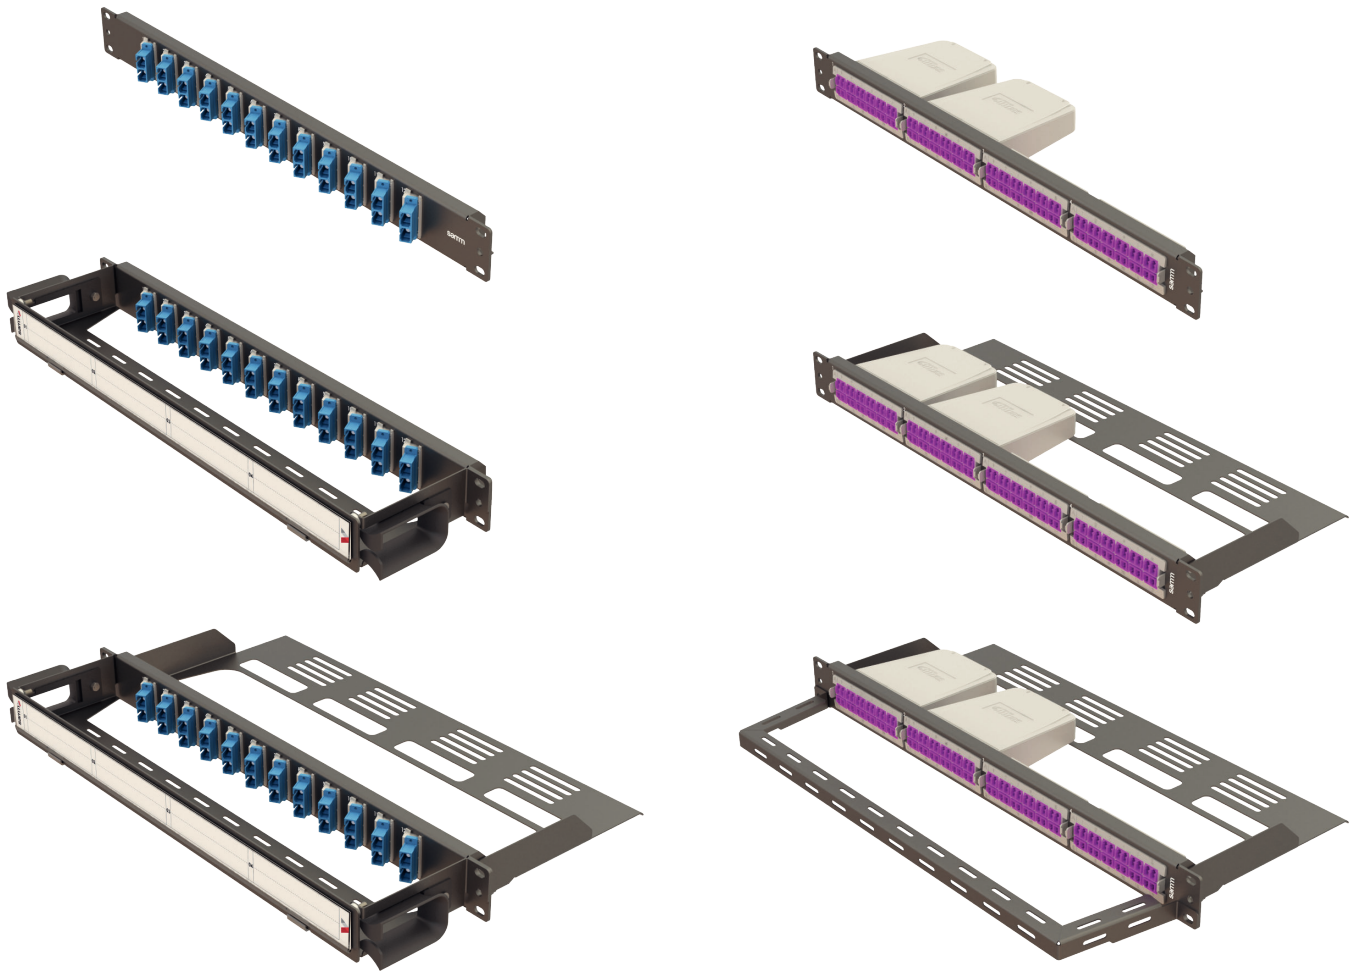

## 19" 1U MIO Series Modular Frame Panels

Our MIO Series products allow you to design your panel needs for fiber optic applications according to your wishes. Thanks to its modular structure, you can make changes and additions. While it can be used with SC, LC, MTP/MPO, E2000 and MU adapter options, it can also be used with HD series MTP/MPO conversion modules or adapter modules. A wide variety of application options provide smooth, economical, efficient and easy management of your infrastructure.

Product selection, installation and application are very easy. Front panels can be used alone or by adding a rear organizer and front organizer. Being available with a plug and play solution eliminates labor and time requirements.

### Modularity-In-Options (MIO) - Create your own panel

#### Features and Applications

- 96 Fiber Capacity with LC Connectors
- Used in Data Centers, Equipment Rooms and Telecom Rooms
- Can be mounted on 19" Cabinets or Racks
- Easy to Use and Practical. Suitable for Field Applications
- Can Be Easily Used with Fabricated Terminated Cable Structures
- Modular Panel Structure for Various Configurations
- SAMM Patented Adapter Clips for Angled Applications
- Powder Coated RAL 9000 (Black)
- Operating Temperature: -20°C / +80°C