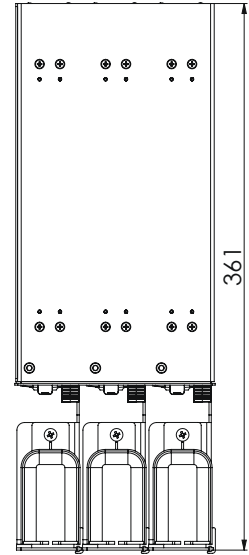

3U High Density Modular Fiber Panels | with Front Organizer

3U high density modular fiber optic panels can terminate, organize and distribute up to 144 fibers. This panel is designed to be mounted on 19" rack systems and it has 12 slots in a 3U unit that can hold MTP/LC conversion cassettes and MTP/LC/SC patch adapter modules. This HD Modular fiber optic panel has a front cable organizer and is compatible with optional accessories such as pre-installed inner splicing trays, cable tie-up plates, fanout fixing plates, blind plates, optical adapters and fiber pigtailed. High Density Modular Fiber Panels are generally used in data centers.

Ordering Codes

Standard Content

| Product Illustration | | Code and Description |
|--|--|----------------------|
| <p>Cable Tie Up Plate 6xPC.</p> <p>Blind Plate for Rear Closing 6xPC.</p> | <p>HDM-PANEL-3U-12SL-V1-X1-BLK-NN 19", 3U, 12 Slots, Empty Modular Panel with Front Organizer 6 Cable Tie Up and 6 Blind Plates</p> | |
| <p>Fanout Fixing Plate 6xPC.</p> <p>Blind Plate for Rear Closing 6xPC.</p> | <p>HDM-PANEL-3U-12SL-V1-X2-BLK-NN 19", 6U, 8 Slots, Empty Modular Panel with Front Organizer 6 Fanout Fixing and 6 Blind Plates</p> | |

Optional Ordering Items

| Product Illustration | Code and Description | Product Illustration | Code and Description |
|----------------------|--|----------------------|---|
| | <p>HDM-PANEL-1U_216GP_BLK 2xPG16 Gland Plate-Straight</p> | | <p>HDM-PAM-BP-WH Blind Plate for Front Slots</p> |
| | <p>HD-CASSETTE-24F_WH 24F Fiber Splice Cassette</p> | | |

Panel Dimensions

Measuring Unit: mm

3U W/ Organizer