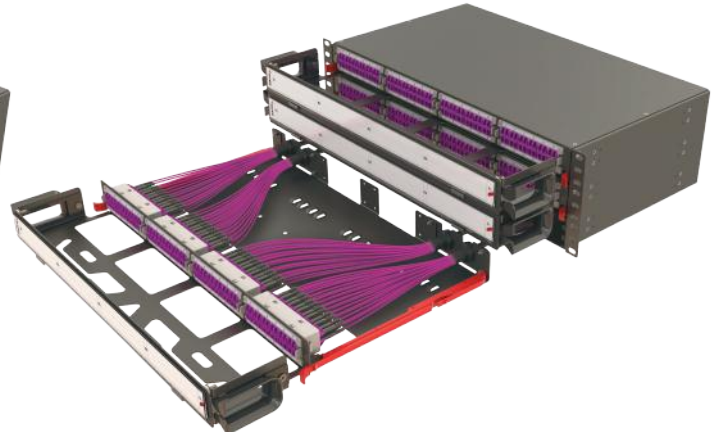

3U High Density Modular Fiber Panels | with Front Organizer

3U high density modular fiber optic panels can terminate, organize and distribute up to 144 fibers. This panel is designed to be mounted on 19" rack systems and it has 12 slots in a 3U unit that can hold MTP/LC conversion cassettes and MTP/LC/SC patch adapter modules. This HD Modular fiber optic panel has a front cable organizer and is compatible with optional accessories such as pre-installed inner splicing trays, cable tie-up plates, fanout fixing plates, blind plates, optical adapters and fiber pigtailed. High Density Modular Fiber Panels are generally used in data centers.

Optional Modularity for Different Applications

3U Empty Panel
with Front Organizer

3U MTP to LC Conversion Panel
with Front Organizer

3U Patch to Patch Panel
with Front Organizer

Panel Capacity

| Type of Modules | | Conversion Modules | Patch Modules | | |
|---------------------|-----------------|--------------------|----------------|-----|-----|
| | | MTP to LC | MTP to MTP | LC | SC |
| 3U Panel (12 Slots) | Module Capacity | 12/24 | 96/144/288 | 24 | 12 |
| | Panel Capacity | 144/288 | 1152/1728/3456 | 288 | 144 |

Ordering Codes

Standard Content

| Product Illustration | | Code and Description |
|--|--|----------------------|
| <p>Cable Tie Up Plate 6xPC.</p> <p>Blind Plate for Rear Closing 6xPC.</p> | <p>HDM-PANEL-3U-12SL-V1-X1-BLK-NN 19", 3U, 12 Slots, Empty Modular Panel with Front Organizer 6 Cable Tie Up and 6 Blind Plates</p> | |
| <p>Fanout Fixing Plate 6xPC.</p> <p>Blind Plate for Rear Closing 6xPC.</p> | <p>HDM-PANEL-3U-12SL-V1-X2-BLK-NN 19", 6U, 8 Slots, Empty Modular Panel with Front Organizer 6 Fanout Fixing and 6 Blind Plates</p> | |