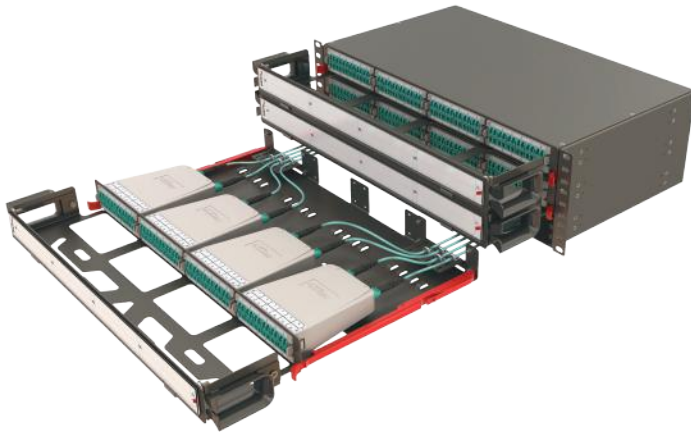

3U High Density Modular Fiber Panels | with Front Organizer

3U high density modular fiber optic panels can terminate, organize and distribute up to 144 fibers. This panel is designed to be mounted on 19" rack systems and it has 12 slots in a 3U unit that can hold MTP/LC conversion cassettes and MTP/LC/SC patch adapter modules. This HD Modular fiber optic panel has a front cable organizer and is compatible with optional accessories such as pre-installed inner splicing trays, cable tie-up plates, fanout fixing plates, blind plates, optical adapters and fiber pigtailed. High Density Modular Fiber Panels are generally used in data centers.

Optional Modularity for Different Applications

3U Empty Panel
with Front Organizer

3U MTP to LC Conversion Panel
with Front Organizer

3U Patch to Patch Panel
with Front Organizer

Panel Capacity

| Type of Modules | | Conversion Modules | Patch Modules | | |
|---------------------|-----------------|--------------------|----------------|-----|-----|
| | | MTP to LC | MTP to MTP | LC | SC |
| 3U Panel (12 Slots) | Module Capacity | 12/24 | 96/144/288 | 24 | 12 |
| | Panel Capacity | 144/288 | 1152/1728/3456 | 288 | 144 |

Ordering Codes

Standard Content

| Product Illustration | | Code and Description |
|--|--|----------------------|
| <p>Cable Tie Up Plate 6xPC.</p> <p>Blind Plate for Rear Closing 6xPC.</p> | <p>HDM-PANEL-3U-12SL-V1-X1-BLK-NN 19", 3U, 12 Slots, Empty Modular Panel with Front Organizer 6 Cable Tie Up and 6 Blind Plates</p> | |
| <p>Fanout Fixing Plate 6xPC.</p> <p>Blind Plate for Rear Closing 6xPC.</p> | <p>HDM-PANEL-3U-12SL-V1-X2-BLK-NN 19", 6U, 8 Slots, Empty Modular Panel with Front Organizer 6 Fanout Fixing and 6 Blind Plates</p> | |