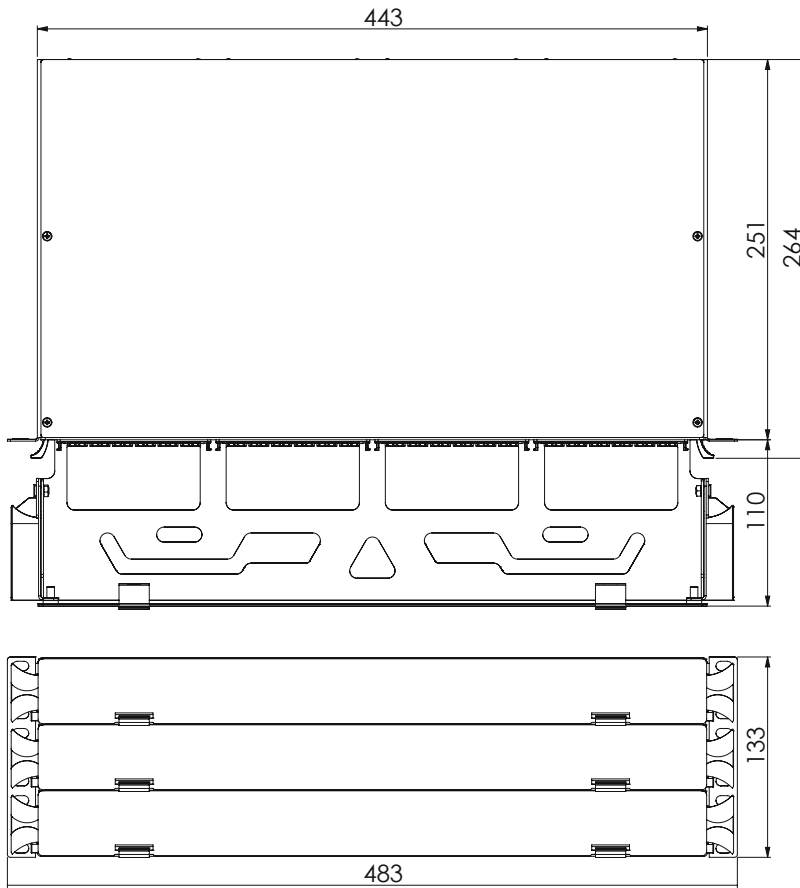

3U High Density Modular Fiber Panels | with Front Organizer

3U high density modular fiber optic panels can terminate, organize and distribute up to 144 fibers. This panel is designed to be mounted on 19" rack systems and it has 12 slots in a 3U unit that can hold MTP/LC conversion cassettes and MTP/LC/SC patch adapter modules. This HD Modular fiber optic panel has a front cable organizer and is compatible with optional accessories such as pre-installed inner splicing trays, cable tie-up plates, fanout fixing plates, blind plates, optical adapters and fiber pigtailed. High Density Modular Fiber Panels are generally used in data centers.

Optional Modularity for Different Applications

3U Empty Panel
with Front Organizer

3U MTP to LC Conversion Panel
with Front Organizer

3U Patch to Patch Panel
with Front Organizer

Panel Capacity

| Type of Modules | | Conversion Modules | Patch Modules | | |
|---------------------|-----------------|--------------------|----------------|-----|-----|
| | | MTP to LC | MTP to MTP | LC | SC |
| 3U Panel (12 Slots) | Module Capacity | 12/24 | 96/144/288 | 24 | 12 |
| | Panel Capacity | 144/288 | 1152/1728/3456 | 288 | 144 |

Panel Dimensions

Measuring Unit: mm

3U W/ Organizer