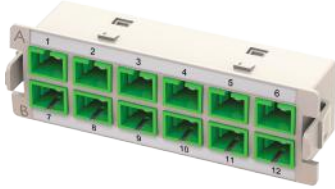

Plastic Adapter Modules_SC Simplex

HDM-PAM-12SCSX-OS2-BU

High Density Modular Panel, 12 SC Simplex Adapter Module, Single Mode, OS2, Blue Adapter

HDM-PAM-12SCSX-OS2-GN

High Density Modular Panel, 12 SC Simplex Adapter Module, Single Mode, OS2, Green Adapter

HDM-PAM-12SCSX-OM2-BG

High Density Modular Panel, 12 SC Simplex Adapter Module, Multimode Mode, OM2, Beige Adapter

HDM-PAM-12SCSX-OM3-AQ

High Density Modular Panel, 12 SC Simplex Adapter Module, Multimode Mode, OM3, Aqua Adapter

HDM-PAM-12SCSX-OM4-VI

High Density Modular Panel, 12 SC Simplex Adapter Module, Multimode Mode, OM4, Violet Adapter

Plastic Adapter Modules_MTP Simplex (Opposed)

HDM-PAM-12MTP-GEN-BL_Opposed

High Density Modular Panel, 12 MTP Simplex Adapter Module, Generic, Black Adapter

HDM-PAM-12MTP-OM3-AQ_Opposed

High Density Modular Panel, 12 MTP Simplex Adapter Module, Multimode Mode, OM3, Aqua Adapter

HDM-PAM-12MTP-OM4-VI_Opposed

High Density Modular Panel, 12 MTP Simplex Adapter Module, Multimode Mode, OM4, Violet Adapter