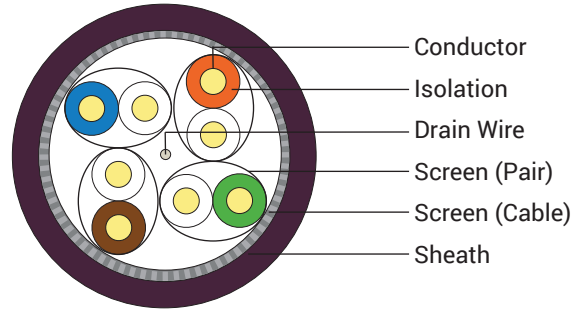

Flame Resistance

Flame Performance	Flame Retardancy	EN 60332-1-2
	Smoke Performance	EN 61034-2
	Halogen Acidity	EN 60754-1/2
Euroclass	Dca - s2, d2, a1	

Construction

Conductor	Bare copper wire 23 AWG
Insulation	Polyolefin
Outer cable diameter	7.4 mm
App. Cable Weight	55 kg/km
Sheath	LSZH - Low Smoke Zero Halogen
Color (standard)	Purple RAL 4007