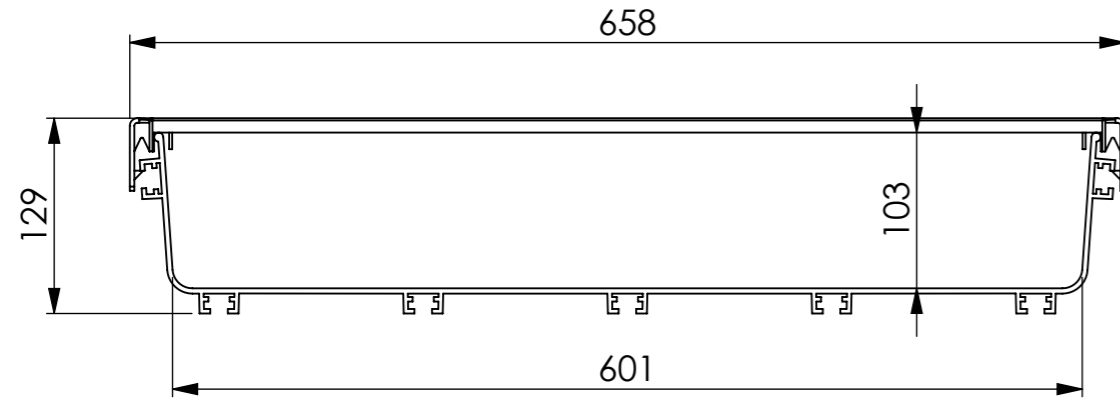

ITEM NO	ITEM DESCRIPTIONS	ITEM CODES	
		YELLOW	BLACK
1	FDS_600mm Straight Solid Channel Body_2.0m	ME16001-11	ME16001-12
2	FDS_600mm Straight Solid Channel Cover_1.0m	ME16001-21	ME16001-22

Material;
PC-ABS blend with a UL 94 V-0 flammability rating. Halogen-free and RoHS compliant

ALL DIMS AND TOLERANCES .XX: ± 0.2
ARE MM. UNLESS .XXX: ± 0.1
OTHERWISE SPECIFIED ANGULAR: ± N/A

DRAWN BY	5038	08.05.2026	CUSTOMER DRAWING	
CHECKED BY	1793	08.05.2026	SAMM TEKNOLOJİ A.Ş.	
APPROVED BY	1793	08.05.2026		
TITLE			SHEET NUMBER	1 OF 1
FDS_600mm Straight Solid Channel			SCALE	NONE
			REV	00
			DOC. NO	2023.007.1.601