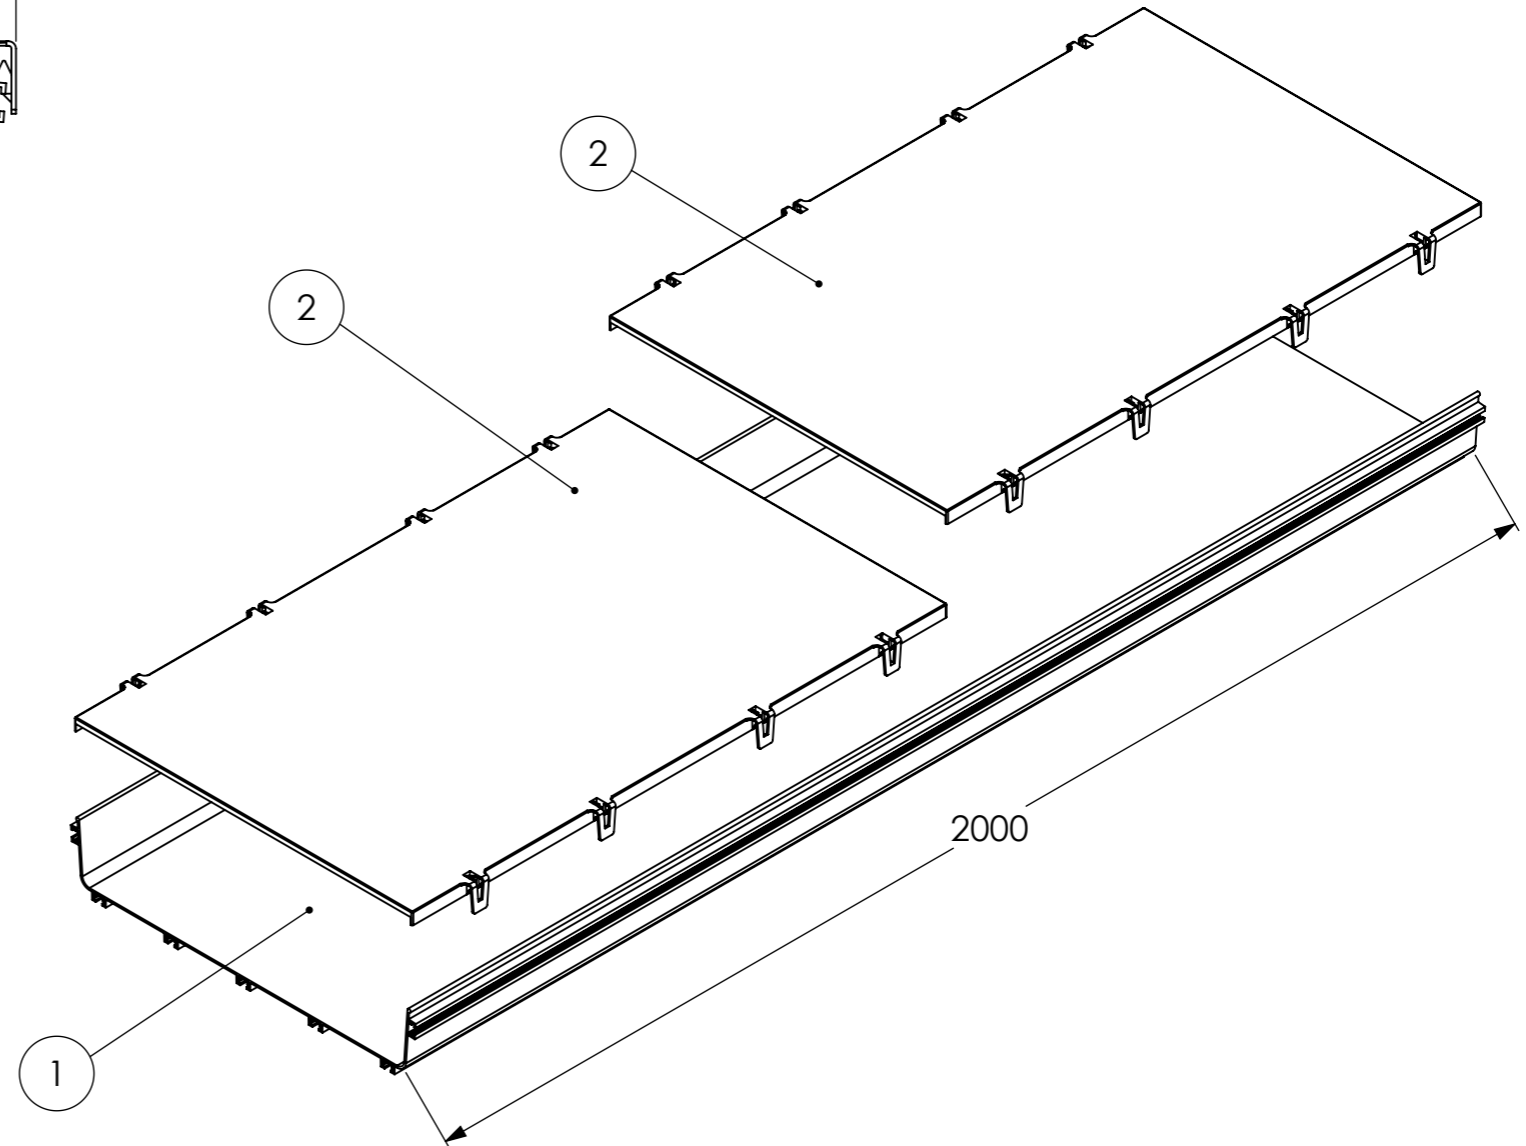

ITEM NO	ITEM DESCRIPTIONS	ITEM CODES	
		YELLOW	BLACK
1	FDS_600mm Straight Solid Channel Body_2.0m	ME16001-11	ME16001-12
2	FDS_600mm Straight Solid Channel Cover_1.0m	ME16001-21	ME16001-22

Material;
PC-ABS blend with a UL 94 V-0 flammability rating. Halogen-free and RoHS compliant

ALL DIMS AND TOLERANCES .XX: ± 0.2
ARE MM. UNLESS .XXX: ± 0.1
OTHERWISE SPECIFIED ANGULAR: ± N/A

DRAWN BY	5038	08.05.2026	CUSTOMER DRAWING	
CHECKED BY	1793	08.05.2026	SAMM TEKNOLOJİ A.Ş.	
APPROVED BY	1793	08.05.2026		
TITLE			SHEET NUMBER	1 OF 1
FDS_600mm Straight Solid Channel			SCALE	NONE
			REV	00
			DOC. NO	2023.007.1.601