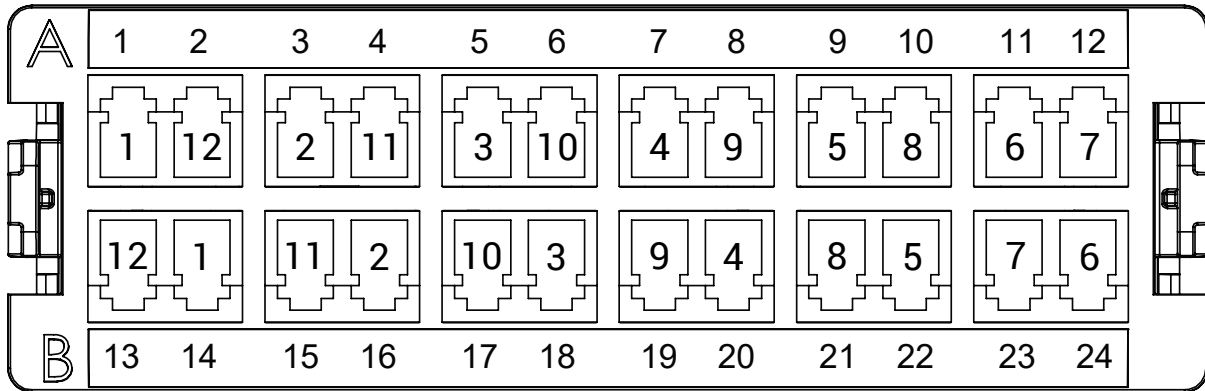

Polarity Wiring Of The MTP Cassettes | A Polarity | 2 x Base-12

Polarity Wiring Of The MTP Cassettes | A Polarity | 1 x Base-24

Polarity Wiring Of The MTP Cassettes | AF Polarity | 2 x Base-12

Polarity Wiring Of The MTP Cassettes | AF Polarity | 1 x Base-24

Polarity Wiring Of The MTP Cassettes | B Polarity | 2 x Base-12

Polarity Wiring Of The MTP Cassettes | B Polarity | 1 x Base-24