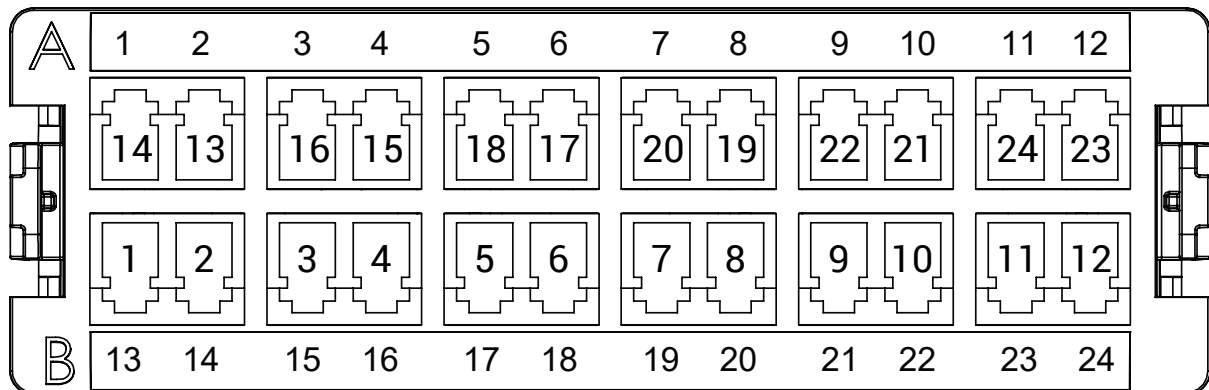

Polarity Wiring Of The MTP Cassettes | A Polarity | 2 x Base-12

Polarity Wiring Of The MTP Cassettes | A Polarity | 1 x Base-24

Polarity Wiring Of The MTP Cassettes | AF Polarity | 2 x Base-12

Polarity Wiring Of The MTP Cassettes | AF Polarity | 1 x Base-24

Polarity Wiring Of The MTP Cassettes | B Polarity | 2 x Base-12

Polarity Wiring Of The MTP Cassettes | B Polarity | 1 x Base-24