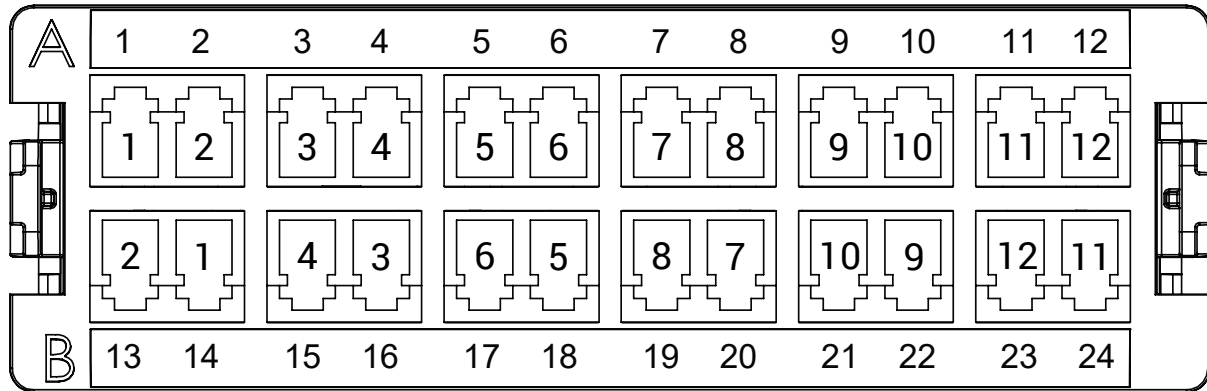

Polarity Wiring Of The MTP Cassettes | A Polarity | 2 x Base-12

Polarity Wiring Of The MTP Cassettes | A Polarity | 1 x Base-24

Polarity Wiring Of The MTP Cassettes | AF Polarity | 2 x Base-12

Polarity Wiring Of The MTP Cassettes | AF Polarity | 1 x Base-24

Polarity Wiring Of The MTP Cassettes | B Polarity | 2 x Base-12

Polarity Wiring Of The MTP Cassettes | B Polarity | 1 x Base-24