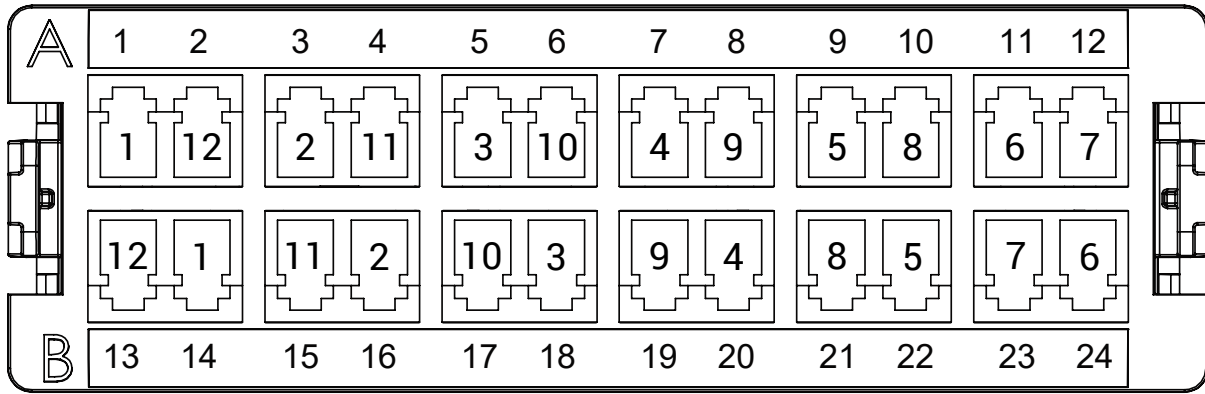

Polarity Wiring Of The MTP Cassettes | A Polarity | 2 x Base-12

Polarity Wiring Of The MTP Cassettes | A Polarity | 1 x Base-24

Polarity Wiring Of The MTP Cassettes | AF Polarity | 2 x Base-12

Polarity Wiring Of The MTP Cassettes | AF Polarity | 1 x Base-24

Polarity Wiring Of The MTP Cassettes | B Polarity | 2 x Base-12

Polarity Wiring Of The MTP Cassettes | B Polarity | 1 x Base-24