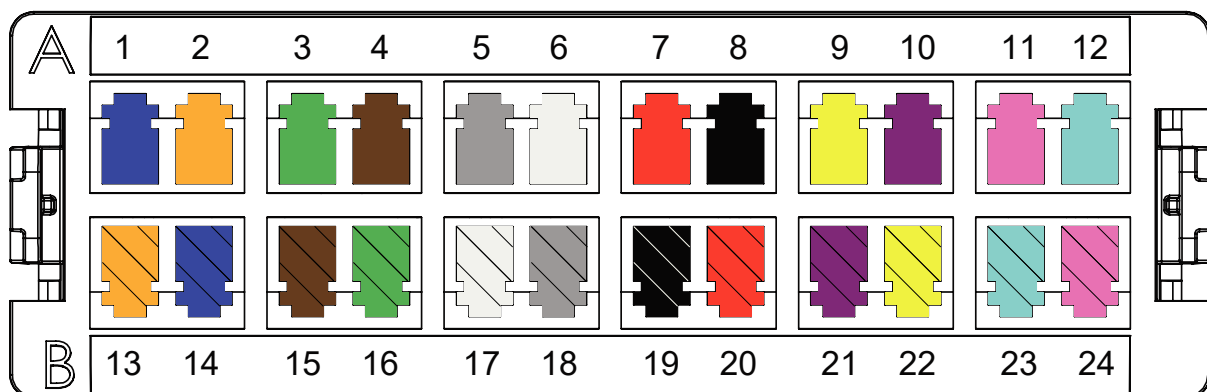

Polarity Wiring Of The MTP Cassettes | A Polarity | 2 x Base-12

Polarity Wiring Of The MTP Cassettes | A Polarity | 1 x Base-24

Polarity Wiring Of The MTP Cassettes | AF Polarity | 2 x Base-12

Polarity Wiring Of The MTP Cassettes | AF Polarity | 1 x Base-24

Polarity Wiring Of The MTP Cassettes | B Polarity | 2 x Base-12

Polarity Wiring Of The MTP Cassettes | B Polarity | 1 x Base-24