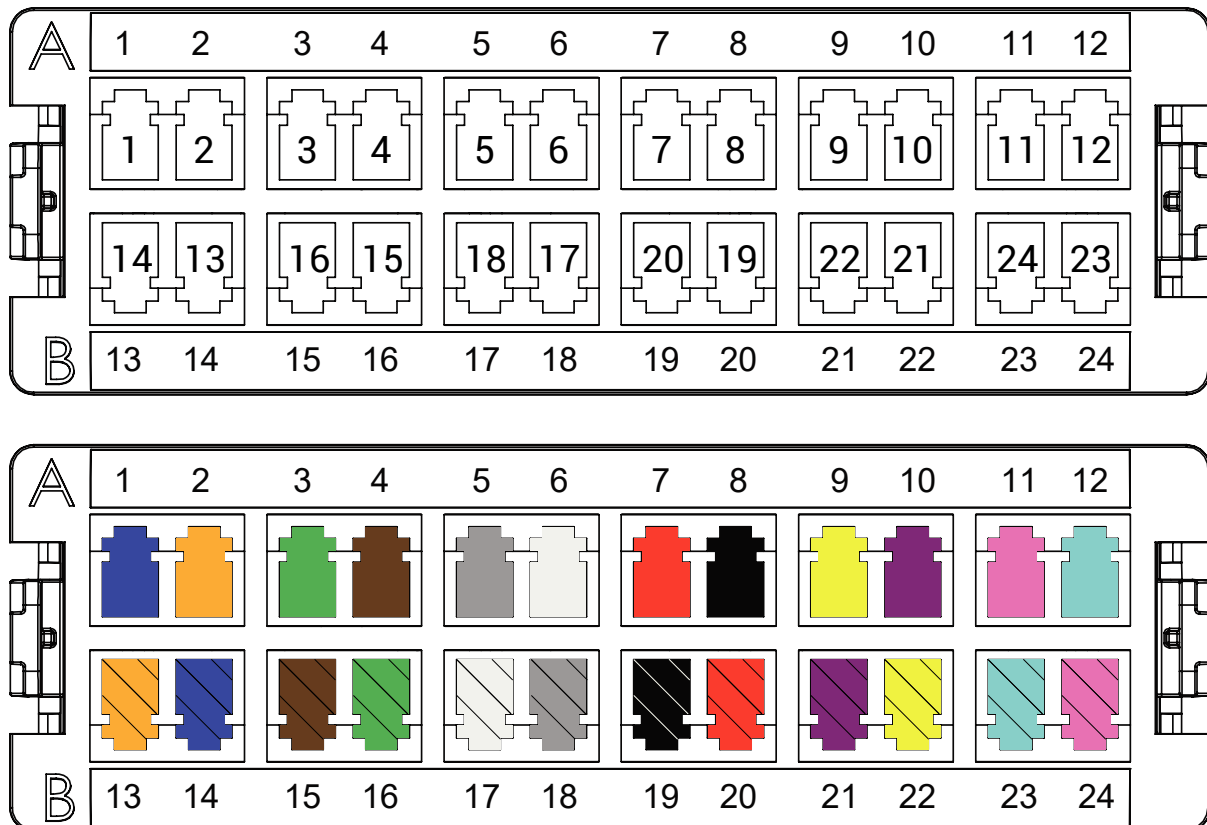

Polarity Wiring Of The MTP Cassettes | A Polarity | 2 x Base-12

Polarity Wiring Of The MTP Cassettes | A Polarity | 1 x Base-24

Polarity Wiring Of The MTP Cassettes | AF Polarity | 2 x Base-12

Polarity Wiring Of The MTP Cassettes | AF Polarity | 1 x Base-24

Polarity Wiring Of The MTP Cassettes | B Polarity | 2 x Base-12

Polarity Wiring Of The MTP Cassettes | B Polarity | 1 x Base-24