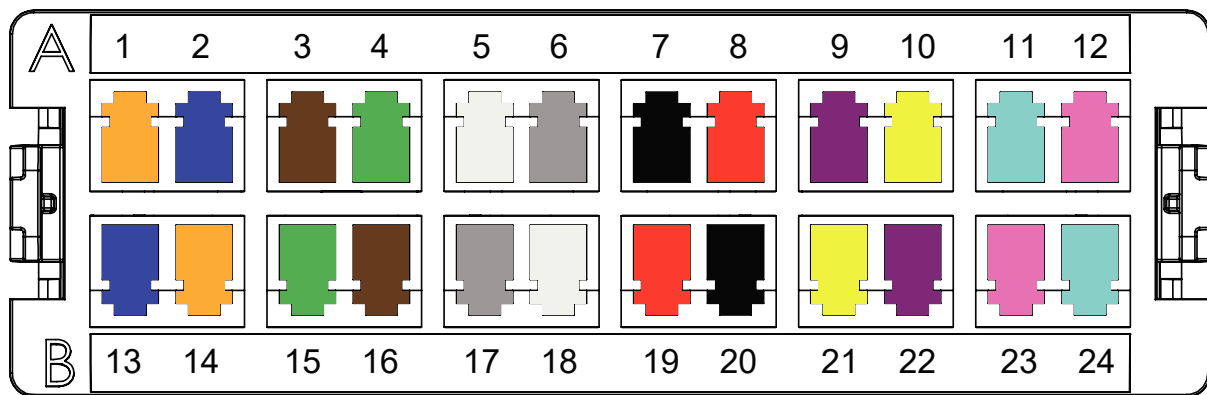

Polarity Wiring Of The MTP Cassettes | A Polarity | 2 x Base-12

Polarity Wiring Of The MTP Cassettes | A Polarity | 1 x Base-24

Polarity Wiring Of The MTP Cassettes | AF Polarity | 2 x Base-12

Polarity Wiring Of The MTP Cassettes | AF Polarity | 1 x Base-24

Polarity Wiring Of The MTP Cassettes | B Polarity | 2 x Base-12

Polarity Wiring Of The MTP Cassettes | B Polarity | 1 x Base-24