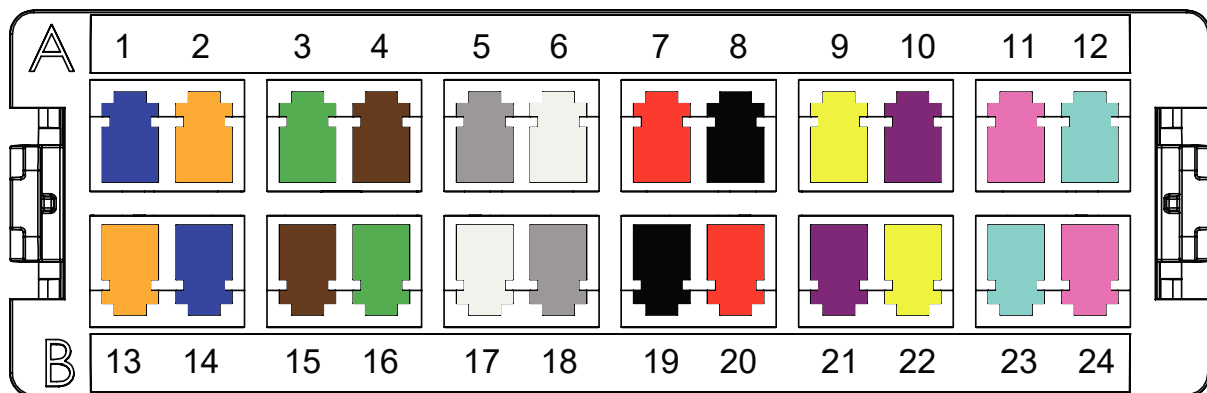

Polarity Wiring Of The MTP Cassettes | A Polarity | 2 x Base-12

Polarity Wiring Of The MTP Cassettes | A Polarity | 1 x Base-24

Polarity Wiring Of The MTP Cassettes | AF Polarity | 2 x Base-12

Polarity Wiring Of The MTP Cassettes | AF Polarity | 1 x Base-24

Polarity Wiring Of The MTP Cassettes | B Polarity | 2 x Base-12

Polarity Wiring Of The MTP Cassettes | B Polarity | 1 x Base-24