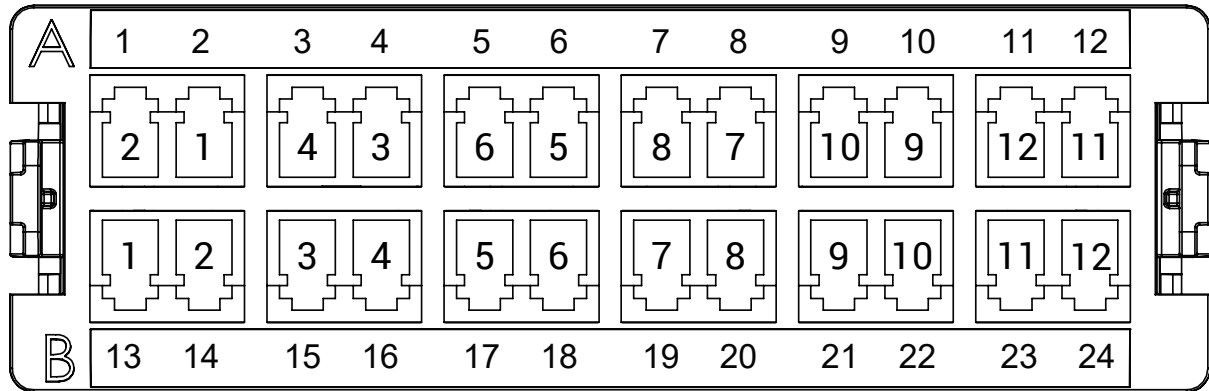

Polarity Wiring Of The MTP Cassettes | A Polarity | 2 x Base-12

Polarity Wiring Of The MTP Cassettes | A Polarity | 1 x Base-24

Polarity Wiring Of The MTP Cassettes | AF Polarity | 2 x Base-12

Polarity Wiring Of The MTP Cassettes | AF Polarity | 1 x Base-24

Polarity Wiring Of The MTP Cassettes | B Polarity | 2 x Base-12

Polarity Wiring Of The MTP Cassettes | B Polarity | 1 x Base-24