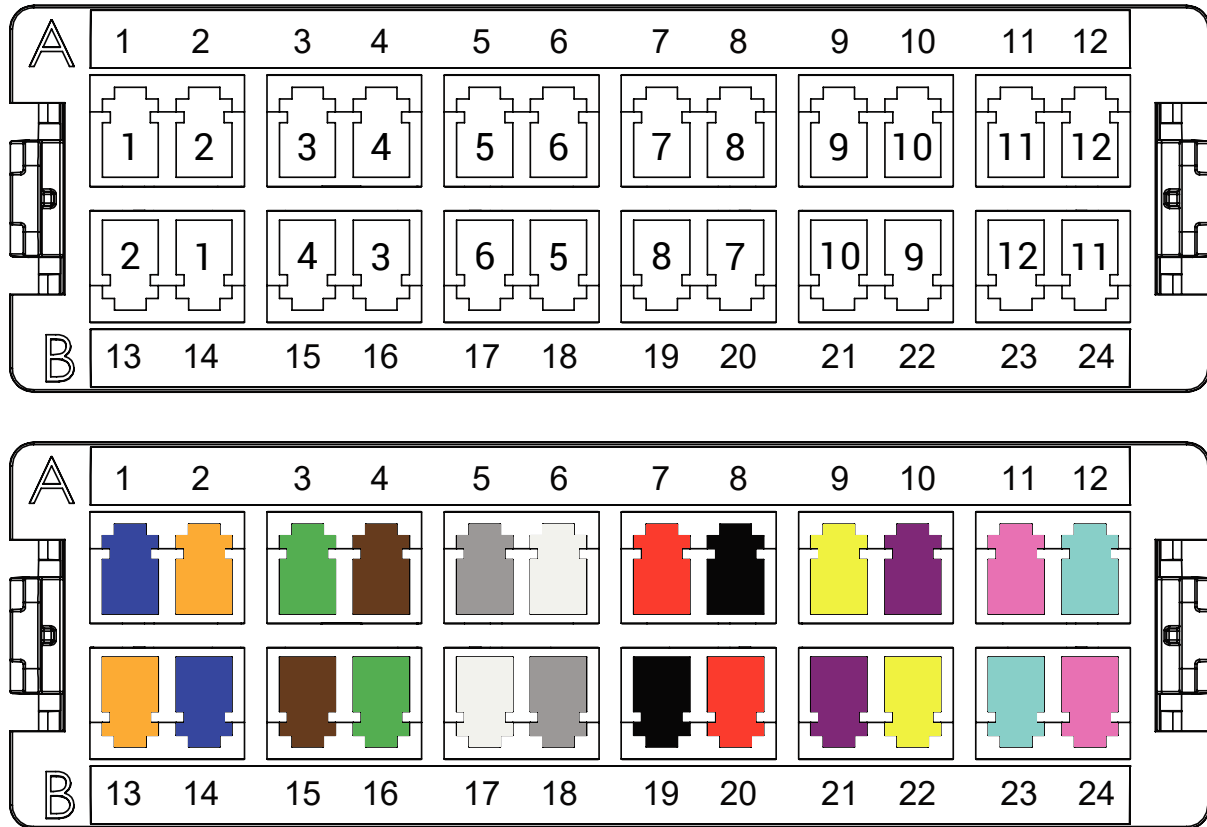

Polarity Wiring Of The MTP Cassettes | A Polarity | 2 x Base-12

Polarity Wiring Of The MTP Cassettes | A Polarity | 1 x Base-24

Polarity Wiring Of The MTP Cassettes | AF Polarity | 2 x Base-12

Polarity Wiring Of The MTP Cassettes | AF Polarity | 1 x Base-24

Polarity Wiring Of The MTP Cassettes | B Polarity | 2 x Base-12

Polarity Wiring Of The MTP Cassettes | B Polarity | 1 x Base-24