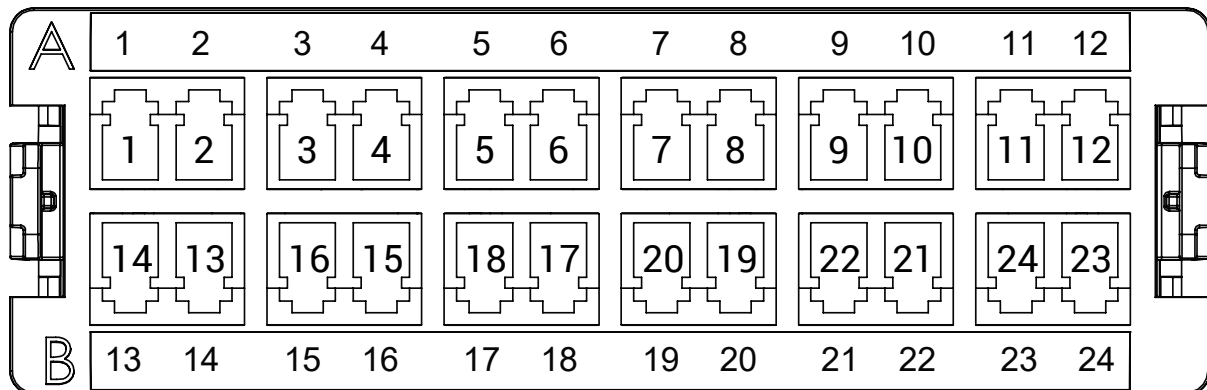

Polarity Wiring Of The MTP Cassettes | A Polarity | 2 x Base-12

Polarity Wiring Of The MTP Cassettes | A Polarity | 1 x Base-24

Polarity Wiring Of The MTP Cassettes | AF Polarity | 2 x Base-12

Polarity Wiring Of The MTP Cassettes | AF Polarity | 1 x Base-24

Polarity Wiring Of The MTP Cassettes | B Polarity | 2 x Base-12

Polarity Wiring Of The MTP Cassettes | B Polarity | 1 x Base-24