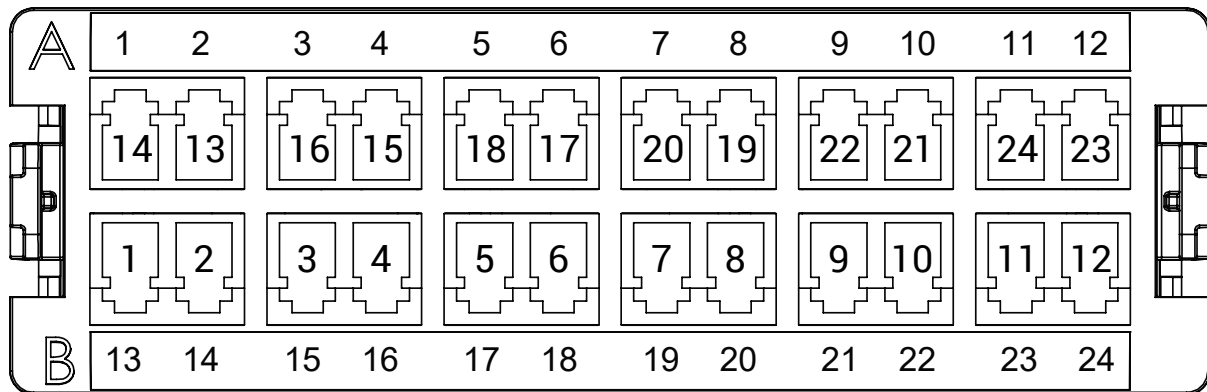

Polarity Wiring Of The MTP Cassettes | A Polarity | 2 x Base-12

Polarity Wiring Of The MTP Cassettes | A Polarity | 1 x Base-24

Polarity Wiring Of The MTP Cassettes | AF Polarity | 2 x Base-12

Polarity Wiring Of The MTP Cassettes | AF Polarity | 1 x Base-24

Polarity Wiring Of The MTP Cassettes | B Polarity | 2 x Base-12

Polarity Wiring Of The MTP Cassettes | B Polarity | 1 x Base-24