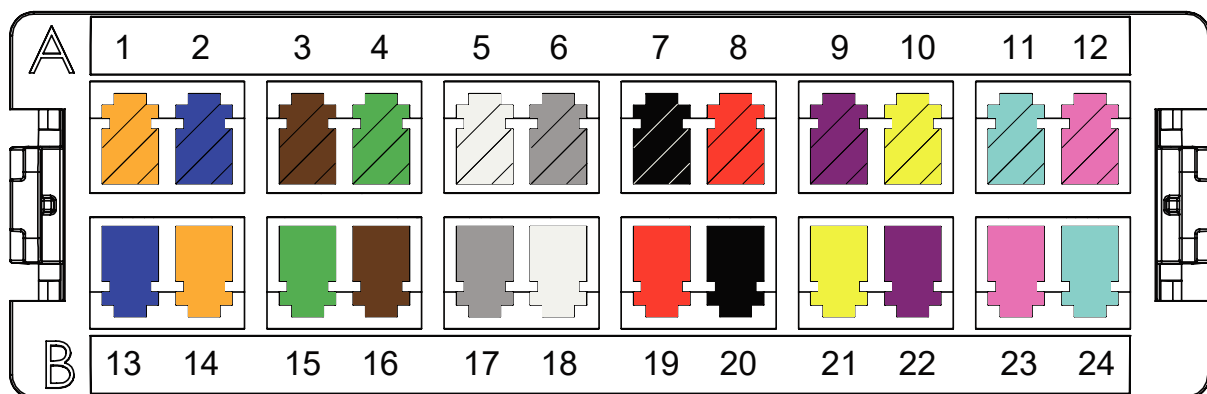

Polarity Wiring Of The MTP Cassettes | A Polarity | 2 x Base-12

Polarity Wiring Of The MTP Cassettes | A Polarity | 1 x Base-24

Polarity Wiring Of The MTP Cassettes | AF Polarity | 2 x Base-12

Polarity Wiring Of The MTP Cassettes | AF Polarity | 1 x Base-24

Polarity Wiring Of The MTP Cassettes | B Polarity | 2 x Base-12

Polarity Wiring Of The MTP Cassettes | B Polarity | 1 x Base-24