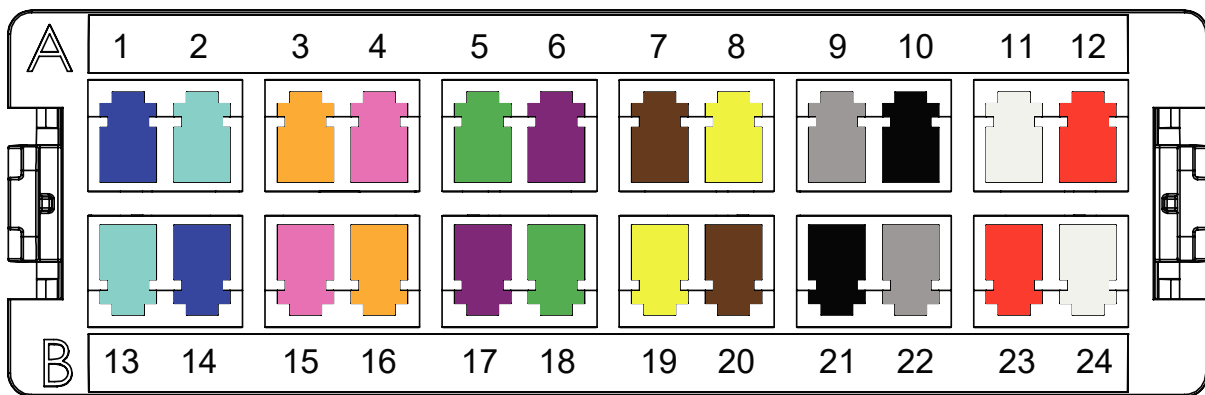

Polarity Wiring Of The MTP Cassettes | A Polarity | 2 x Base-12

Polarity Wiring Of The MTP Cassettes | A Polarity | 1 x Base-24

Polarity Wiring Of The MTP Cassettes | AF Polarity | 2 x Base-12

Polarity Wiring Of The MTP Cassettes | AF Polarity | 1 x Base-24

Polarity Wiring Of The MTP Cassettes | B Polarity | 2 x Base-12

Polarity Wiring Of The MTP Cassettes | B Polarity | 1 x Base-24