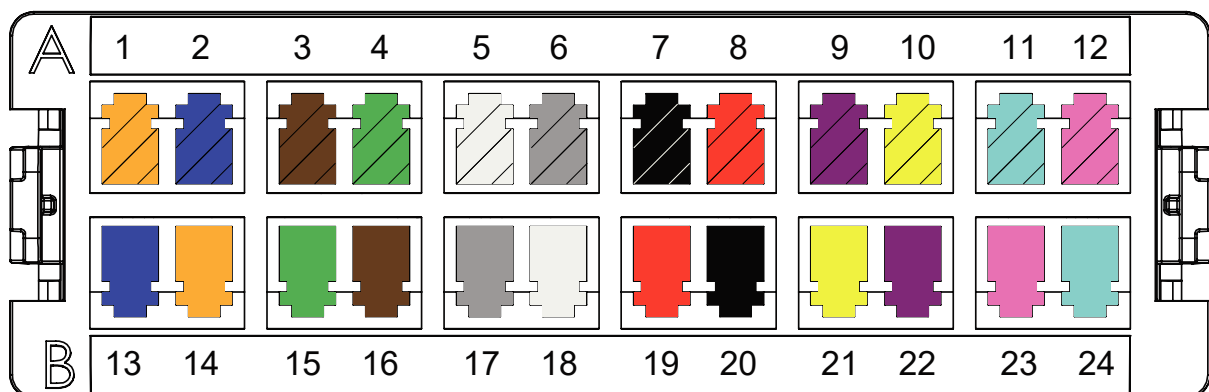

Polarity Wiring Of The MTP Cassettes | A Polarity | 2 x Base-12

Polarity Wiring Of The MTP Cassettes | A Polarity | 1 x Base-24

Polarity Wiring Of The MTP Cassettes | AF Polarity | 2 x Base-12

Polarity Wiring Of The MTP Cassettes | AF Polarity | 1 x Base-24

Polarity Wiring Of The MTP Cassettes | B Polarity | 2 x Base-12

Polarity Wiring Of The MTP Cassettes | B Polarity | 1 x Base-24