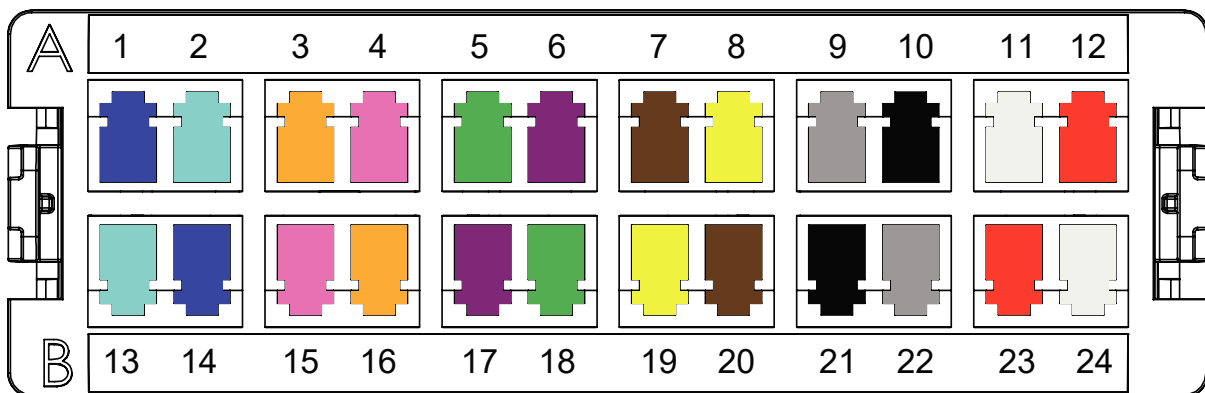

Polarity Wiring Of The MTP Cassettes | A Polarity | 2 x Base-12

Polarity Wiring Of The MTP Cassettes | A Polarity | 1 x Base-24

Polarity Wiring Of The MTP Cassettes | AF Polarity | 2 x Base-12

Polarity Wiring Of The MTP Cassettes | AF Polarity | 1 x Base-24

Polarity Wiring Of The MTP Cassettes | B Polarity | 2 x Base-12

Polarity Wiring Of The MTP Cassettes | B Polarity | 1 x Base-24