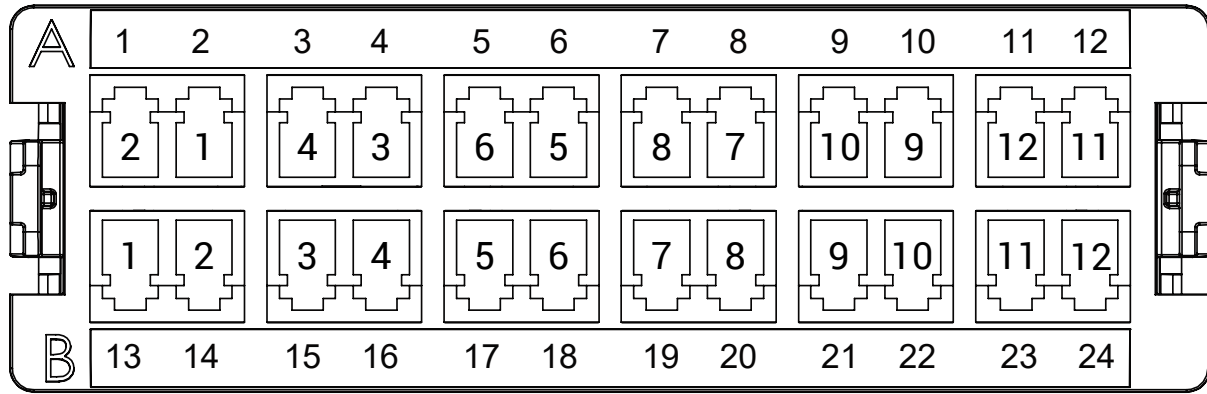

Polarity Wiring Of The MTP Cassettes | A Polarity | 2 x Base-12

Polarity Wiring Of The MTP Cassettes | A Polarity | 1 x Base-24

Polarity Wiring Of The MTP Cassettes | AF Polarity | 2 x Base-12

Polarity Wiring Of The MTP Cassettes | AF Polarity | 1 x Base-24

Polarity Wiring Of The MTP Cassettes | B Polarity | 2 x Base-12

Polarity Wiring Of The MTP Cassettes | B Polarity | 1 x Base-24