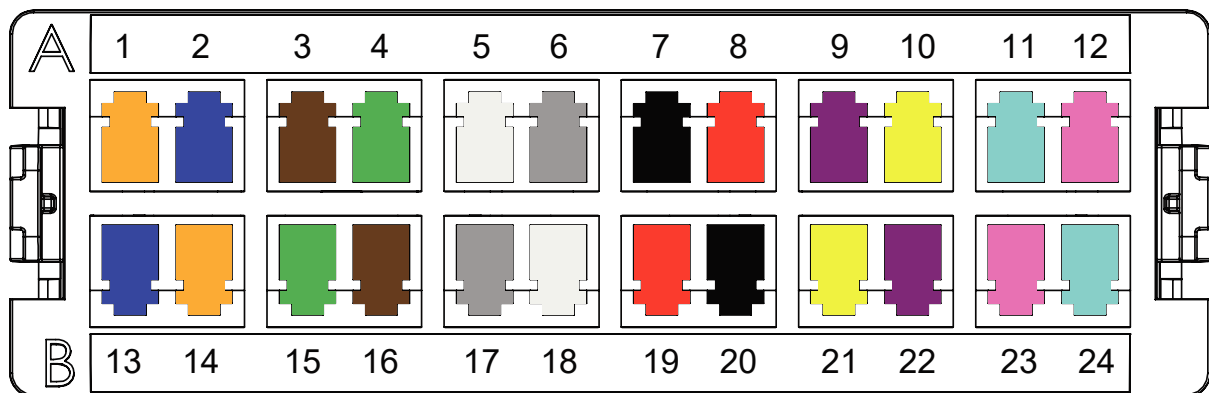

Polarity Wiring Of The MTP Cassettes | A Polarity | 2 x Base-12

Polarity Wiring Of The MTP Cassettes | A Polarity | 1 x Base-24

Polarity Wiring Of The MTP Cassettes | AF Polarity | 2 x Base-12

Polarity Wiring Of The MTP Cassettes | AF Polarity | 1 x Base-24

Polarity Wiring Of The MTP Cassettes | B Polarity | 2 x Base-12

Polarity Wiring Of The MTP Cassettes | B Polarity | 1 x Base-24